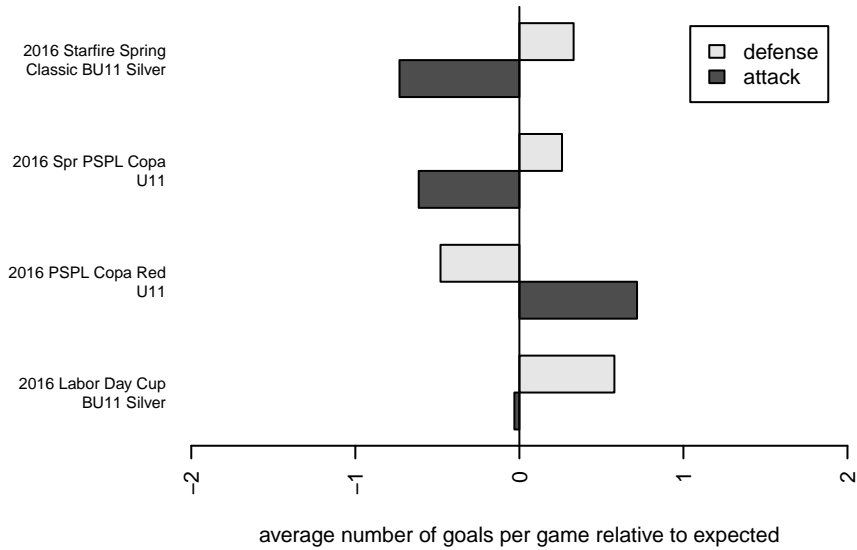

Highline Premier Heat Red B06

Highline Premier FC
 Burien, WA
 B06 total strength=241
 attack=0.2 defense=0.11
 fall league = PSPL Copa Red U11
 spr league = Spr PSPL Copa U11

alt names used:
 Highline Premier 06 Red
 Highline Premier FC Heat 06 Red
 Highline Premier 06 Red
 Highline Premier FC Heat 06 Red

Venues played:
 2016 Starfire Spring Classic BU11 Silver
 2016 Labor Day Cup BU11 Silver
 2016 PSPL Copa Red U11
 2016 Spr PSPL Copa U11

Highline Premier Heat Red B06
 Dots are actual minus expected GF (blue circles) and GA (red triangles).
 Blue line is smoothed change in attack strength. Red is smoothed change in defense strength.

**attack and defense variance (black dot)
relative to other teams
and top 10 in region**

**attack and defense rating
relative to others at age
and all opponents in last 13 months**

Performance relative to 13 month average