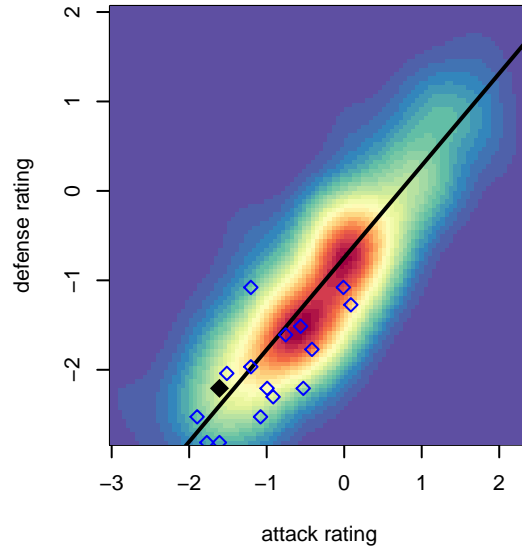

Highline Premier Heat Red B06

Highline Premier FC
 Burien, WA
 B06 total strength=241
 attack=0.2 defense=0.11
 fall league = PSPL Copa Red U11
 spr league = Spr PSPL Copa U11

alt names used:
 Highline Premier 06 Red
 Highline Premier FC Heat 06 Red
 Highline Premier 06 Red
 Highline Premier FC Heat 06 Red

Venues played:
 2016 Starfire Spring Classic BU11 Silver
 2016 Labor Day Cup BU11 Silver
 2016 PSPL Copa Red U11
 2016 Spr PSPL Copa U11

Highline Premier Heat Red B06
 Dots are actual minus expected GF (blue circles) and GA (red triangles).
 Blue line is smoothed change in attack strength. Red is smoothed change in defense strength.

**attack and defense variance (black dot)
relative to other teams
and top 10 in region**

**attack and defense rating
relative to others at age
and all opponents in last 13 months**

Performance relative to 13 month average