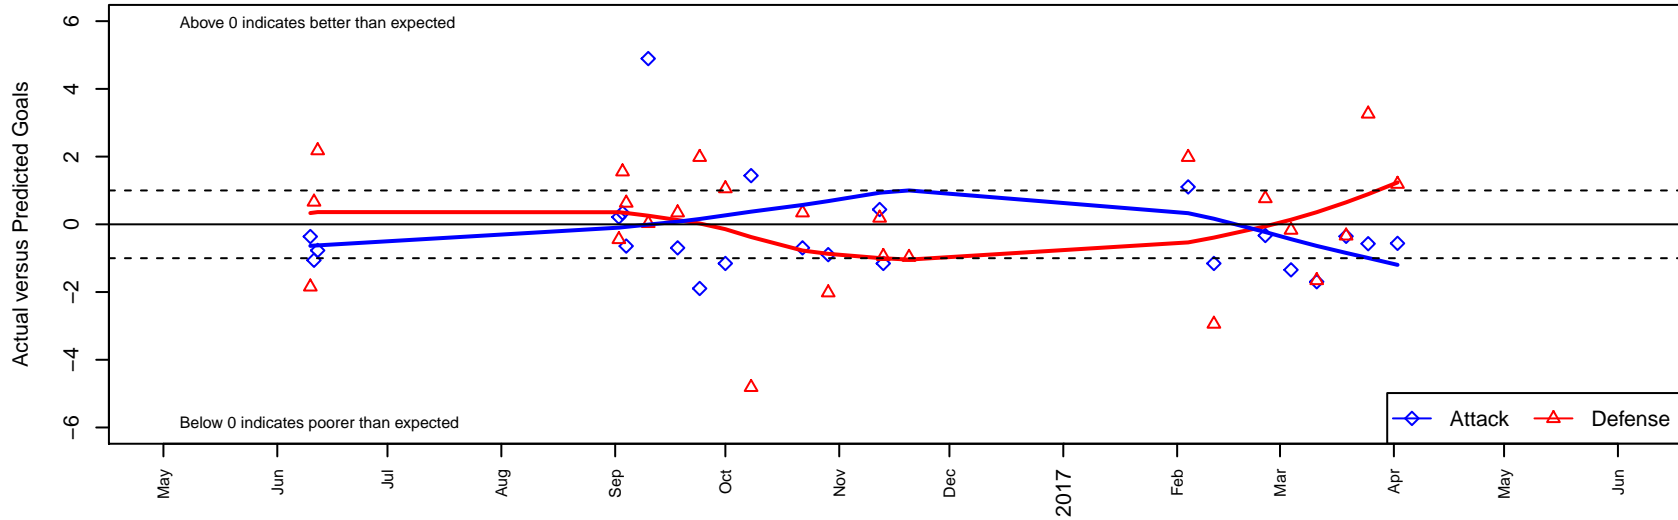

Highline Premier Heat Red B06

Highline Premier FC
 Burien, WA
 B06 total strength=241
 attack=0.2 defense=0.11
 fall league = PSPL Copa Red U11
 spr league = Spr PSPL Copa U11

alt names used:
 Highline Premier 06 Red
 Highline Premier FC Heat 06 Red
 Highline Premier 06 Red
 Highline Premier FC Heat 06 Red

Venues played:
 2016 Starfire Spring Classic BU11 Silver
 2016 Labor Day Cup BU11 Silver
 2016 PSPL Copa Red U11
 2016 Spr PSPL Copa U11

Highline Premier Heat Red B06
 Dots are actual minus expected GF (blue circles) and GA (red triangles).
 Blue line is smoothed change in attack strength. Red is smoothed change in defense strength.

**attack and defense variance (black dot)
relative to other teams
and top 10 in region**

**attack and defense rating
relative to others at age
and all opponents in last 13 months**

Performance relative to 13 month average