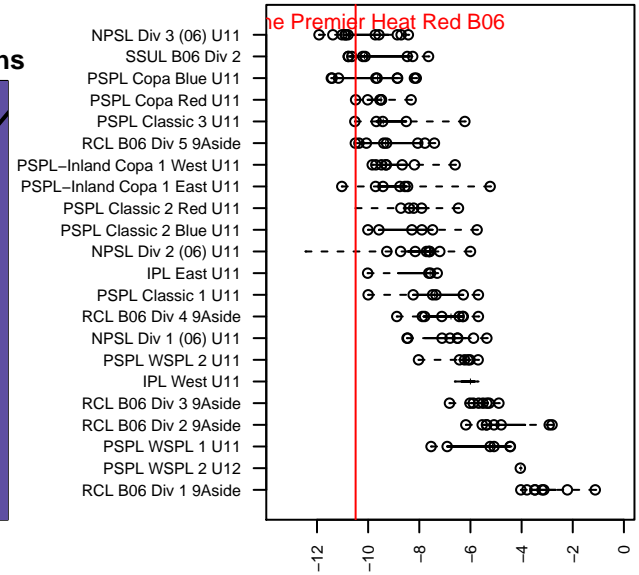

Highline Premier Heat Red B06

Highline Premier FC
 Burien, WA
 B06 total strength=241
 attack=0.2 defense=0.11
 fall league = PSPL Copa Red U11
 spr league = Spr PSPL Copa U11

alt names used:
 Highline Premier 06 Red
 Highline Premier FC Heat 06 Red
 Highline Premier 06 Red
 Highline Premier FC Heat 06 Red

Venues played:
 2016 Starfire Spring Classic BU11 Silver
 2016 Labor Day Cup BU11 Silver
 2016 PSPL Copa Red U11
 2016 Spr PSPL Copa U11

Highline Premier Heat Red B06
 Dots are actual minus expected GF (blue circles) and GA (red triangles).
 Blue line is smoothed change in attack strength. Red is smoothed change in defense strength.

**attack and defense variance (black dot)
relative to other teams
and top 10 in region**

**attack and defense rating
relative to others at age
and all opponents in last 13 months**

Performance relative to 13 month average