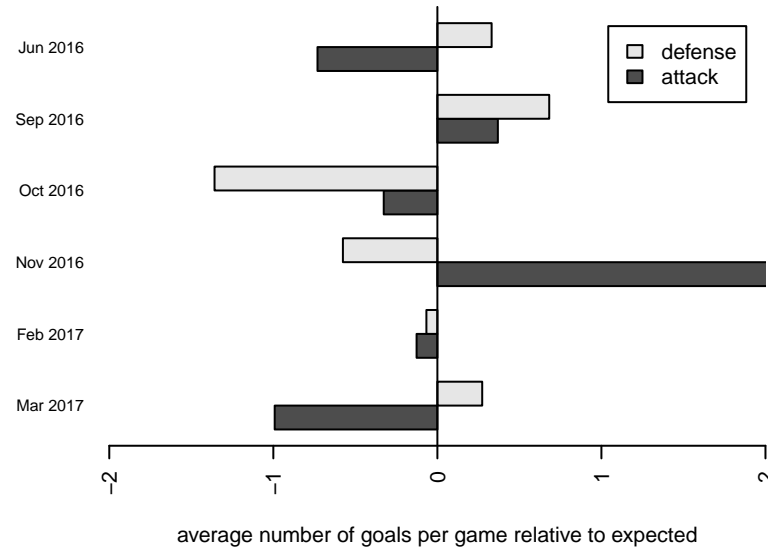

Performance relative to 13 month average